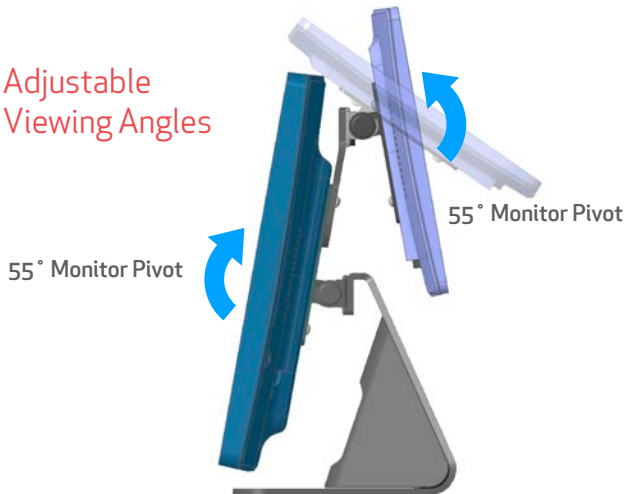

www.UnitedTote.com

OTC-2215 Workstation

Flexible Sports Betting POS Terminal

Stock Color: 

*Additional colors available at no cost, minimum quantities apply.

Adjustable Viewing Angles

CPU

Processor	Intel i5 KabyLake CPU 2.4 GHz
Operating System	Supports Windows or Linux Operating Systems
Graphics	Intel HD Graphics 620
Memory	ADATA Premier 4GB, DDR4, 2400MHz (PC4-19200), CL17, SODIMM Memory, 512 x 16
Internal Storage	ADATA 120GB Ultimate SU650 SSD, 2.5", SATA3, 7mm, eD NAND, R/W 520/320 MB/s, 75K IOPS or Equivalent
Networking Communications	LAN RJ45 Gigabit
Aux Ports	2 x USB 3.0 2 x USB 2.0 1 x USB 3.1 Type C - Reserved for Powering 2nd Display 1 x Mini DP (Display Port) Output 1 x HDMI Output 1 x COM Serial Port

HARDWARE

Displays	1 x 21.5" AUO TFT LCD Display - 1920 x 1080 1 x 15.6" AUO TFT LCD Display - 1920 x 1080
Touchscreens	1 x 21.5" eGALAX, Projective Capacitive, USB 2.0 Compliant 1 x 15.6" eGALAX, Projective Capacitive, USB 2.0 Compliant
Card Reader	2 x MSR Swipe Card Reader, Magnetic USB
Power Supply	Input Voltage: 100V to 240V. RP: 438.10@ RC: 3A